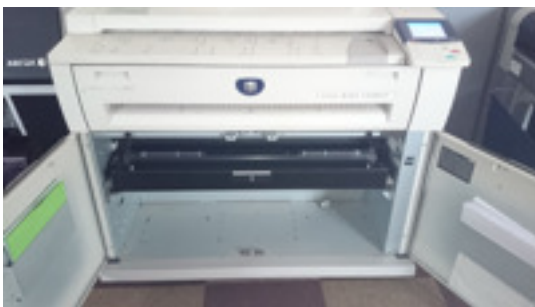

Xerox 6204 Wide Format MFP Printer - Copier

2nd User

- Xerox 600dpi B&W 6204 Printer / Copier
- 4 x A1s p/min
- Enlarge / Reduce (A4~A0 – A0~A4)
- Network ready
- 80Gb HDD - 1Gb RAM
- Single Roll
 - Roll 1 (A0 ~ A1)
- Manual Bypass (cut sheets)
- Win XP & 7 drivers
- Electronic collation

WESTEC

Xerox 6204bps Wide Format

2nd User

Extremely Low usage – <2,403 M²

A0 ~ A4

Printer ~ Copier ~ Plotter

Single Footprint

This is photos of the Xerox 6204

Dimensions:

Width: 58" 1475mm

Depth: 27" 685mm

Height 45" 1143mm

Roll feed plus a bypass

Roll 841mm A0 & A1

Bypass cut sheets

Media